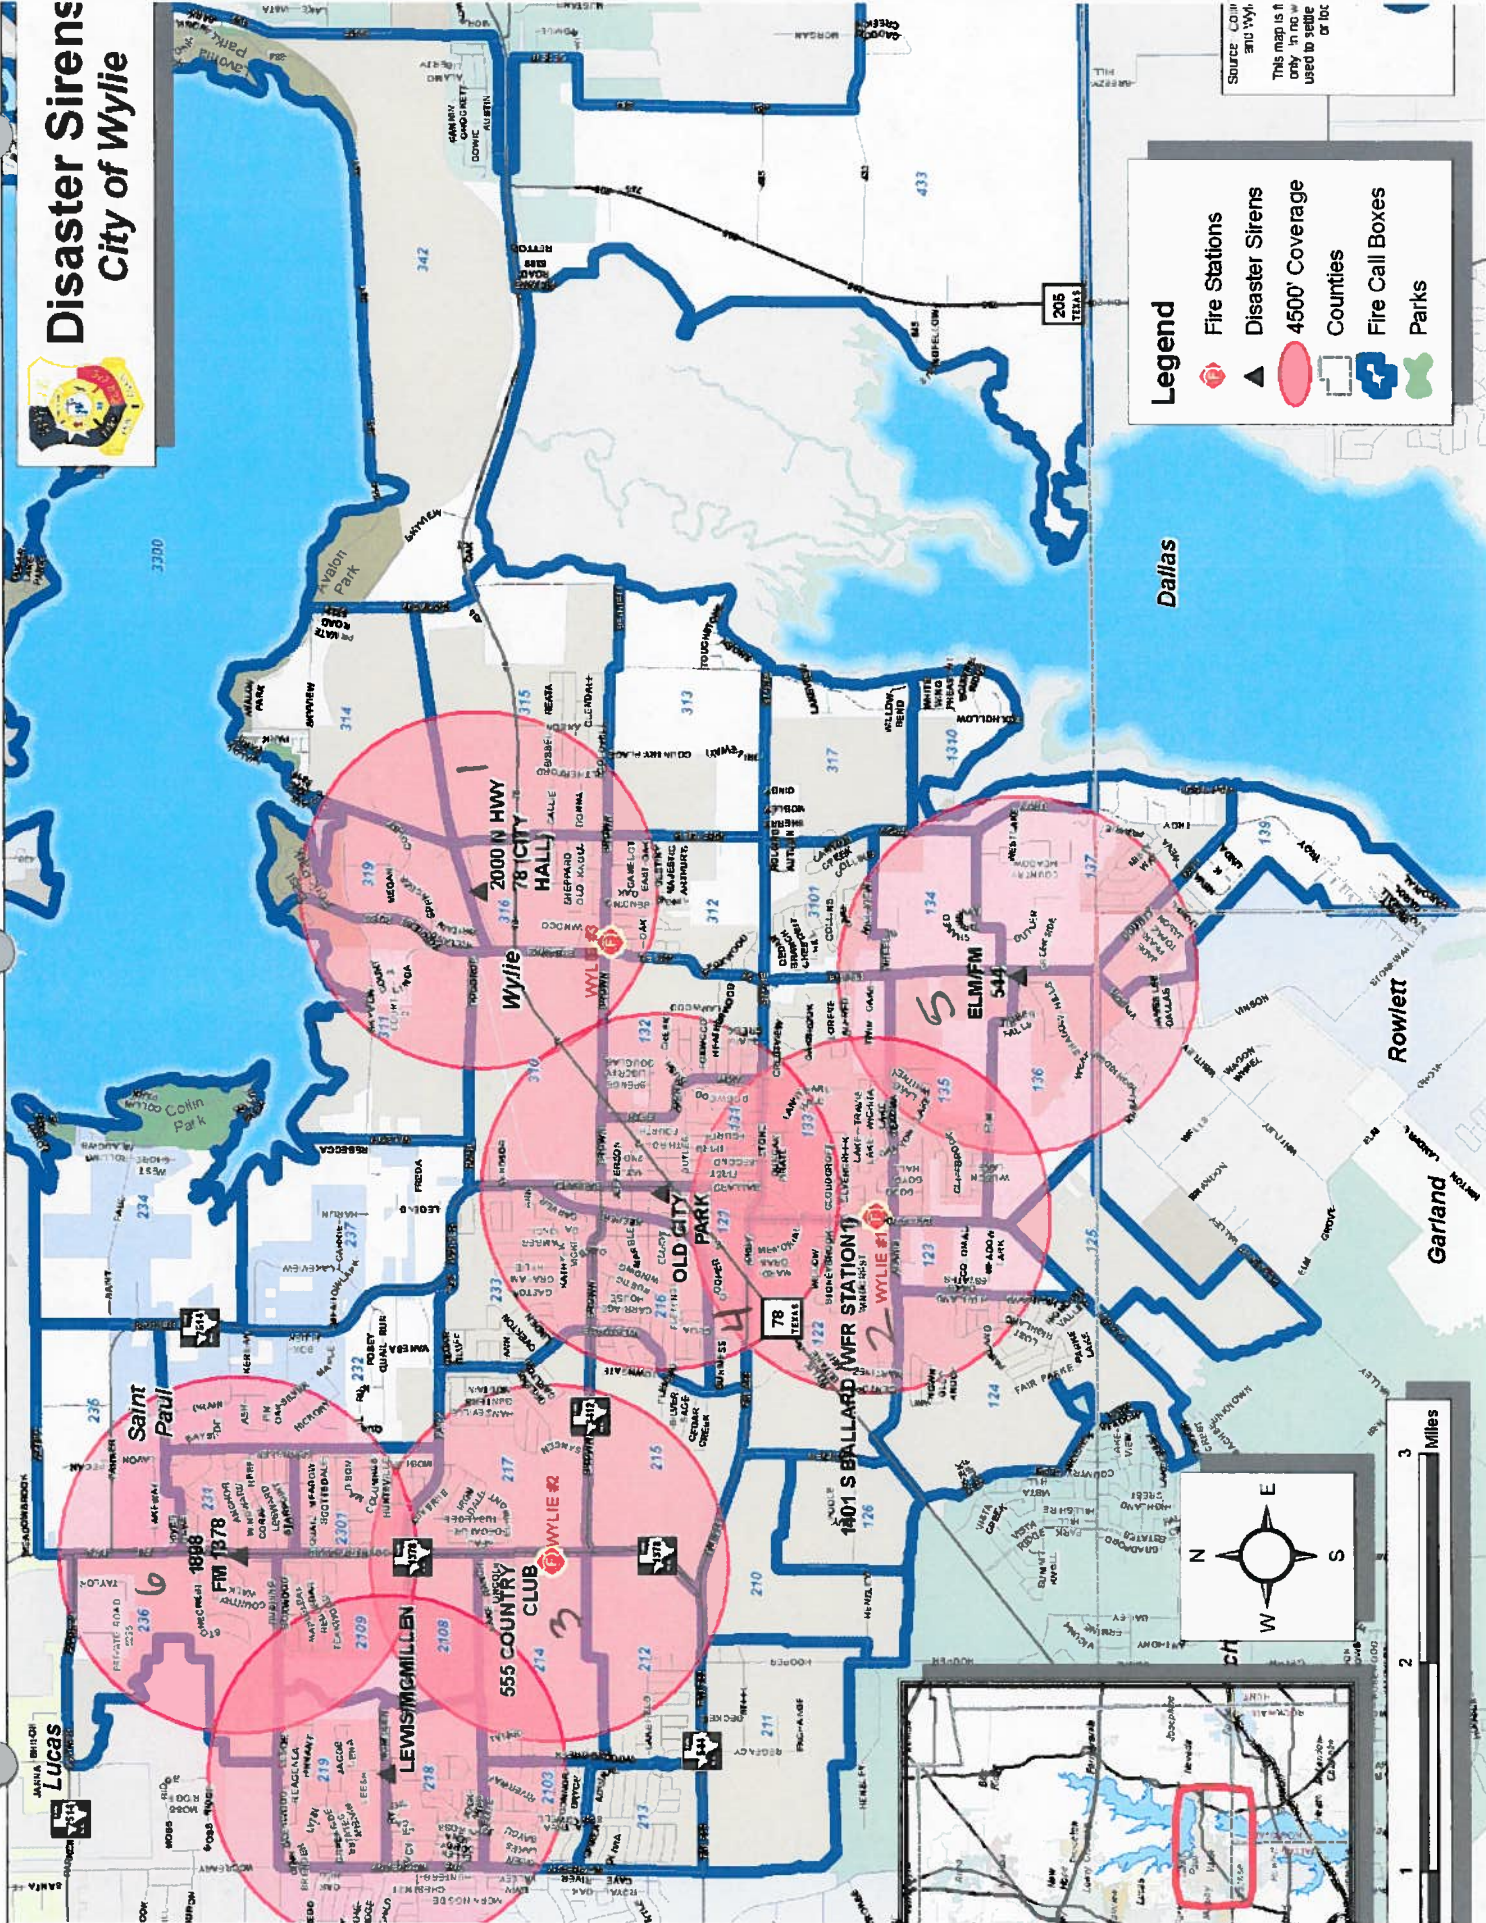

Disaster Sirens City of Wylie

Legend

- Fire Stations
- Disaster Sirens
- 4500' Coverage
- Counties
- Fire Call Boxes
- Parks

Dallas

Rowlett

Garland